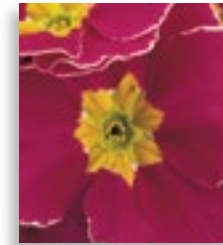

Cherry with Edge